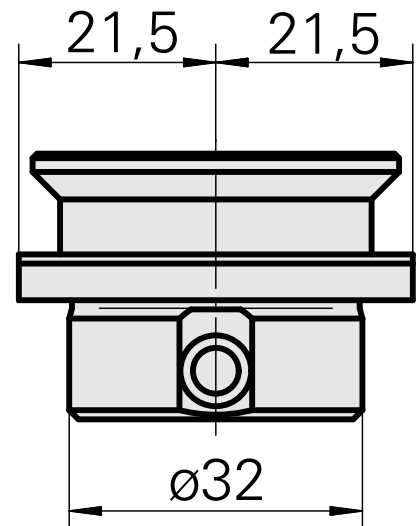

Blanking plug

Technical data

Drive	not live
Fixation MS	Shank D32
X [mm]	16 (0.63")
Y [mm]	-
Z [mm]	-
INDEX TRAUB products	MS52C • MS52-6.3

Documents

No downloads available for this product