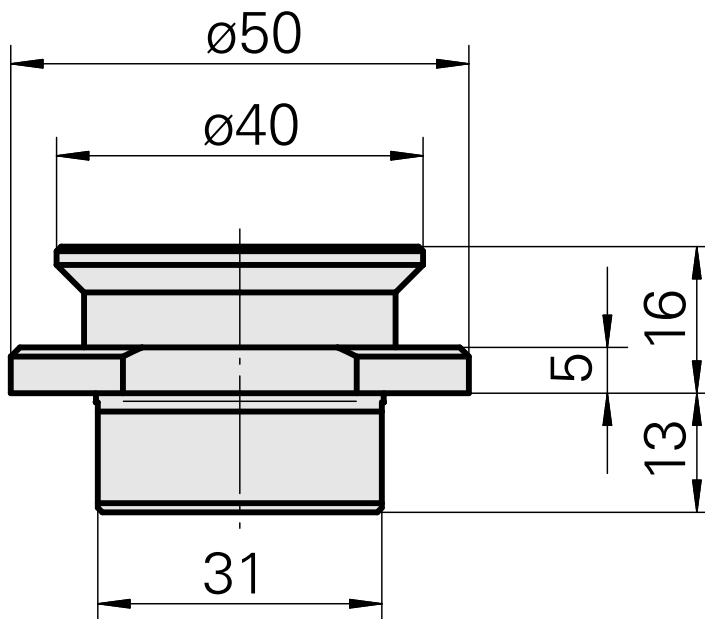

Blanking plug

Technical data

Drive	not live
Fixation MS	Shank D32
X [mm]	16 (0.63")
Y [mm]	-
Z [mm]	-
INDEX TRAUB products	MS52C • MS52-6.3

Documents

No downloads available for this product