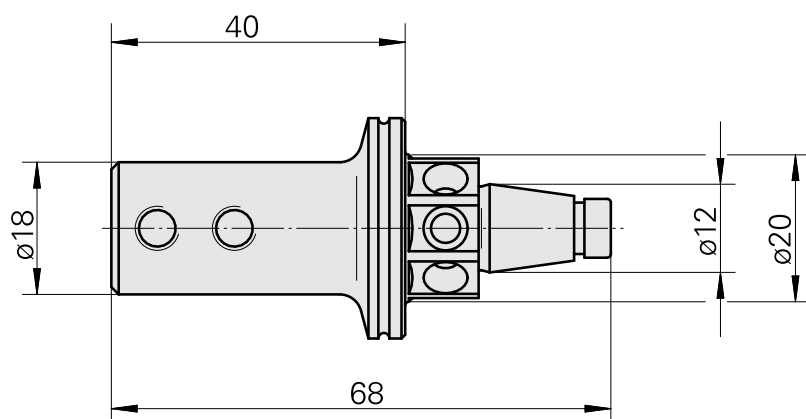

### Technical data

TH accessories category

WFB 20-12

Mounting

D1/4"

Quick change inserts

Boring tool holder

#### [Adjusting screw M 5x15](#)

Product ID : 10491071

Previous product ID : 326794

---