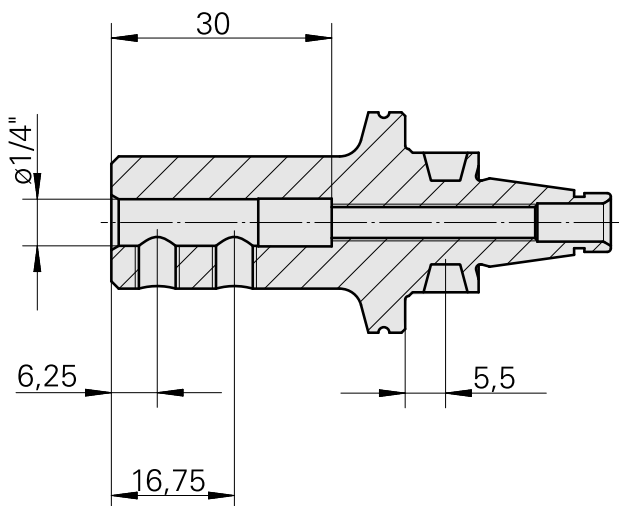

### Technical data

TH accessories category

WFB 20-12

Mounting

D1/4"

Quick change inserts

Boring tool holder