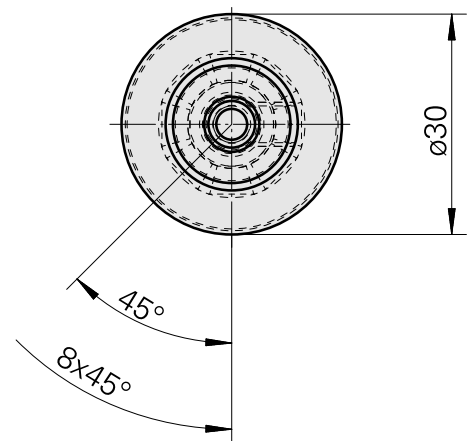

### Technical data

TH accessories category

WFB 20-12

Mounting

D1/4"

Quick change inserts

Boring tool holder