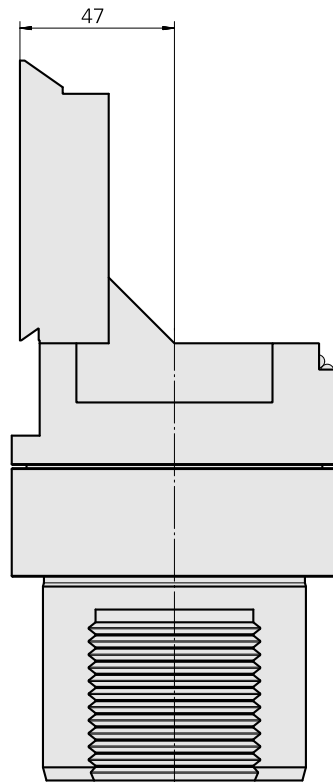

Presetting device D80/MS32/MS40 Quersch

Technical data

TH accessories category

Adapter for presetting units

Mounting

D80 for presetting devices

Tool mounting

MS32/MS40 Cross slide