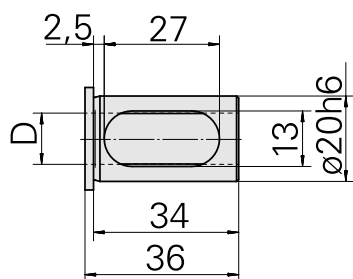

Mounting sleeve with collar D20/ 6mm

Technical data

TH accessories category	Mounting sleeve with collar
Mounting	D20
Tool mounting	6mm

Documents

No downloads available for this product