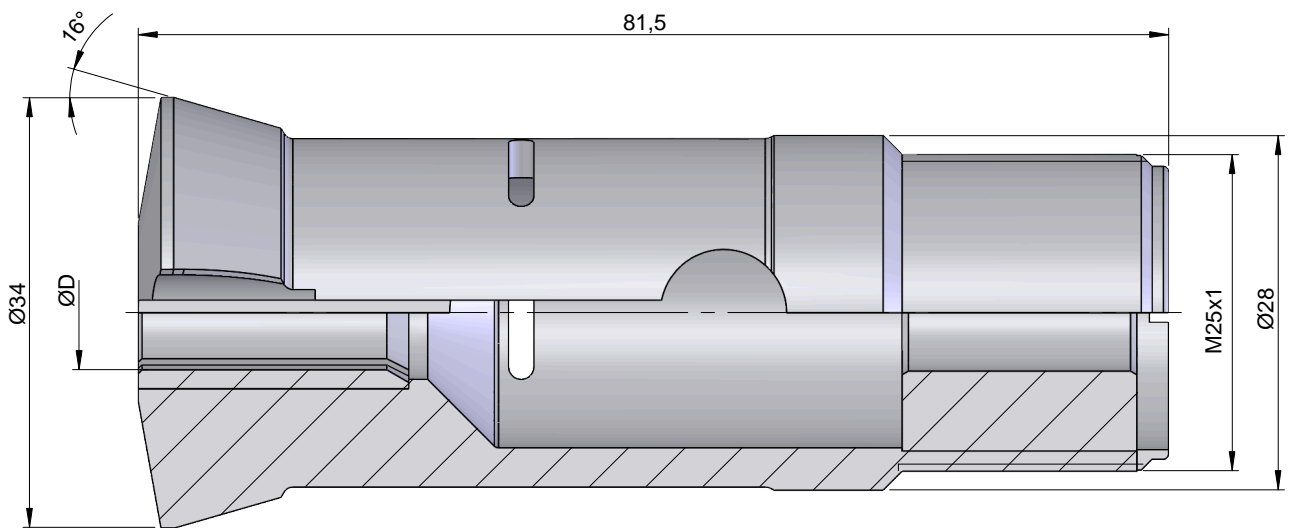

## Guide bush T223 Ø=10,00

### Technical features

|                                |                             |
|--------------------------------|-----------------------------|
| Clamping device size           | T223 deadlength             |
| Ext. manufacturer product line |                             |
| Clamping type                  | with carbide insert         |
| Nominal diameter (mm)          | 10 Millimeter               |
| Clamping method                | External clamping           |
| Collet design                  | programmable (Axfix)        |
| Collet version                 | Slots vulcanized (standard) |
| Ext. manufacturer product line | Schlenker                   |

### Note

with bushing