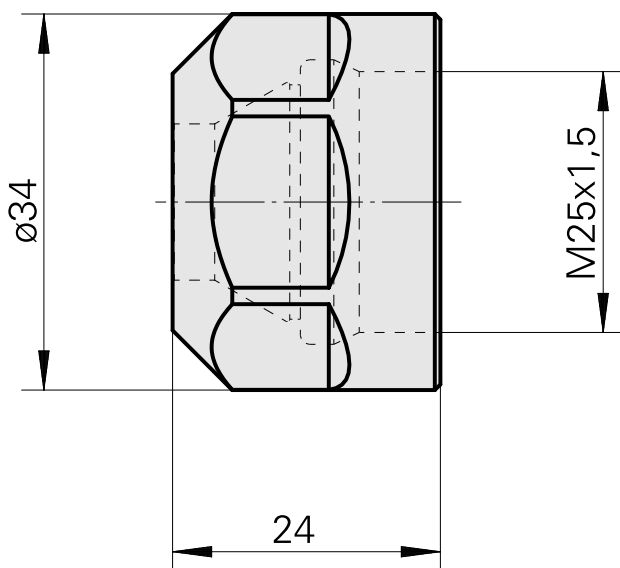

## Clamping nut, for internal cooling lubricant supply

### Technical data

TH accessories category	Clamping nut
Mounting	ER20
Collet type	ER 20
Clamping nut type	Female thread