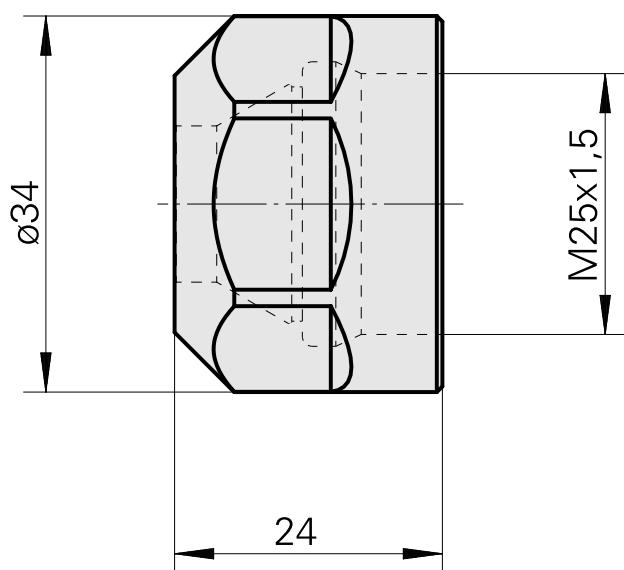

Clamping nut, for internal cooling lubricant supply

Technical features

| | |
|-------------------------|---------------|
| TH accessories category | Clamping nut |
| Mounting | ER20 |
| Collet type | ER 20 |
| Clamping nut type | Female thread |