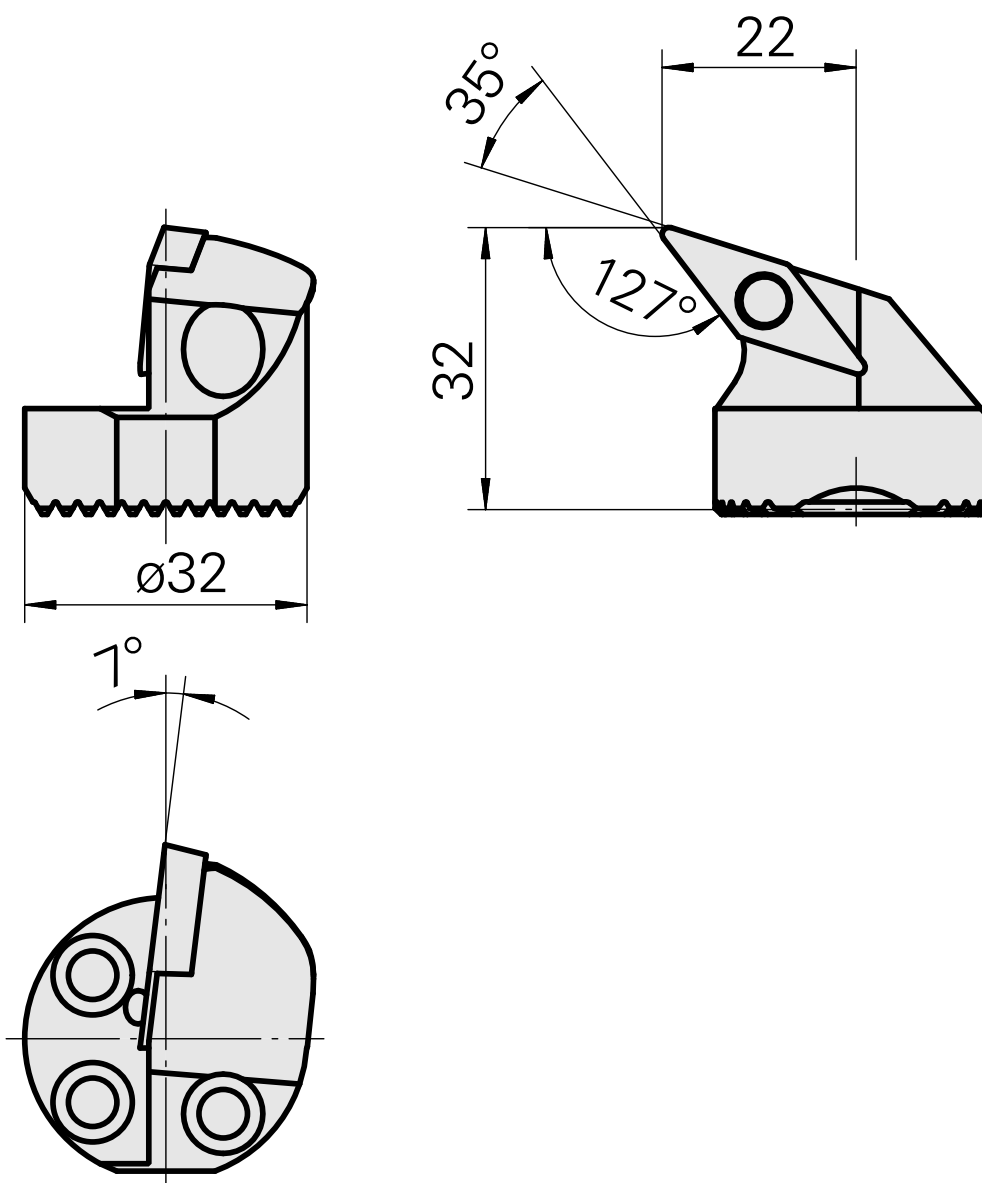

Boring head for VC.. 1604..

Technical data

Mounting	for VC.. 1604..
Cooling	internal
Pressure	50 bar
X [mm]	32 (1.26")
Z [mm]	22 (0.87)
INDEX TRAUB products	G220.3 • G220 • R200 • TNX65/42 • TNX220.3

Documents

No downloads available for this product

Accessories

Optional accessories

Other accessories

[Countersunk screw Wohlhaupter Nr. 115673](#)

Product ID : 10587078

Previous product ID : W00013.0026
