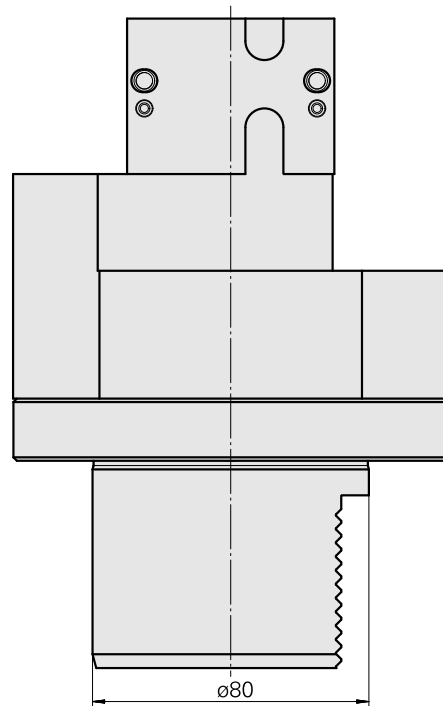

Presetting device D80/MS16 BohrStechStüc

Technical data

TH accessories category

Adapter for presetting units

Mounting

D80 for presetting devices

Tool mounting

MS16 DrillGroovBlock

[Adapter plate, Rotated 90°](#)

Product ID : 10630218

Previous product ID : W9990900

TH accessories
category
Plate rear drilling unit
MS16