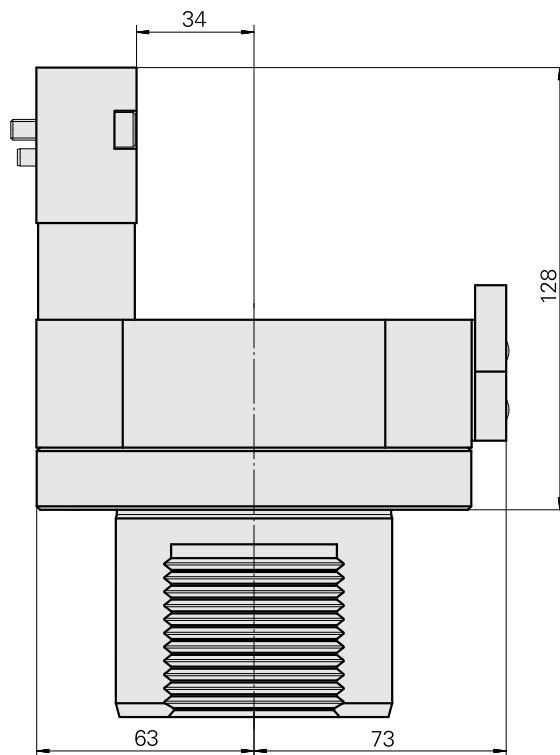

Presetting device D80/MS16 BohrStechStüc

Technical data

TH accessories category

Adapter for presetting units

Mounting

D80 for presetting devices

Tool mounting

MS16 DrillGroovBlock

[Adapter plate, Rotated 90°](#)

Product ID : 10630218

Previous product ID : W9990900

TH accessories
category
Plate rear drilling unit
MS16