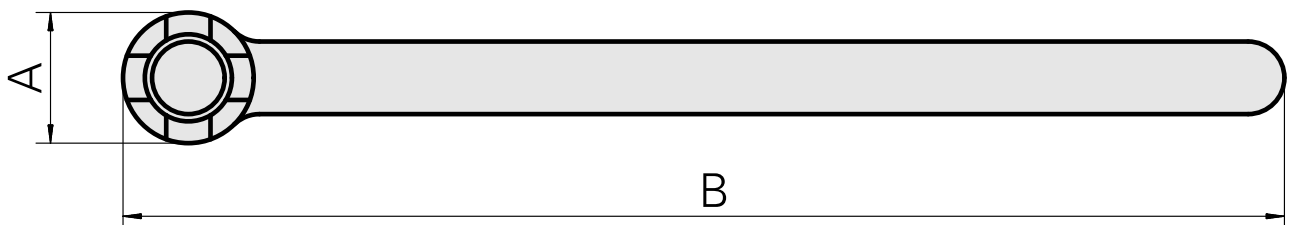

### Technical data

TH accessories category

Tool

Mounting

Milling shaft D16

Tools for Collet chucks

Mill arbor wrench