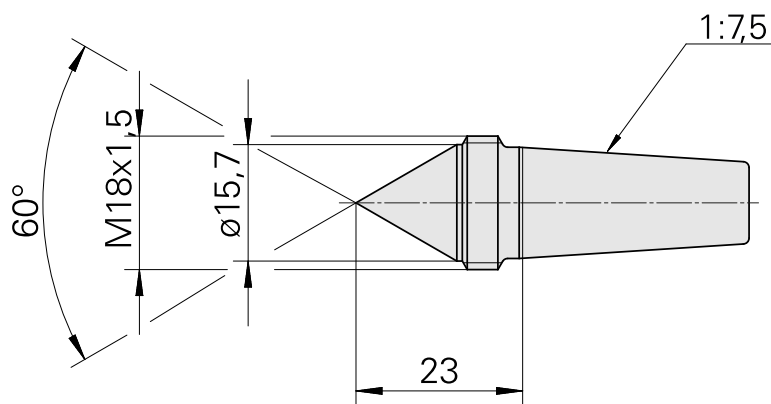

Live Center, 60° D16 mm (0.62")

Technical data

TH accessories category

Center, universal

Mounting

D15.4/Cone 1:7.5

Documents

No downloads available for this product

Accessories

Optional accessories

Tool holder accessories

[LOCKNUT 18X1,5-70852](#)

Product ID : 10634968

Previous product ID : 415302.1815
