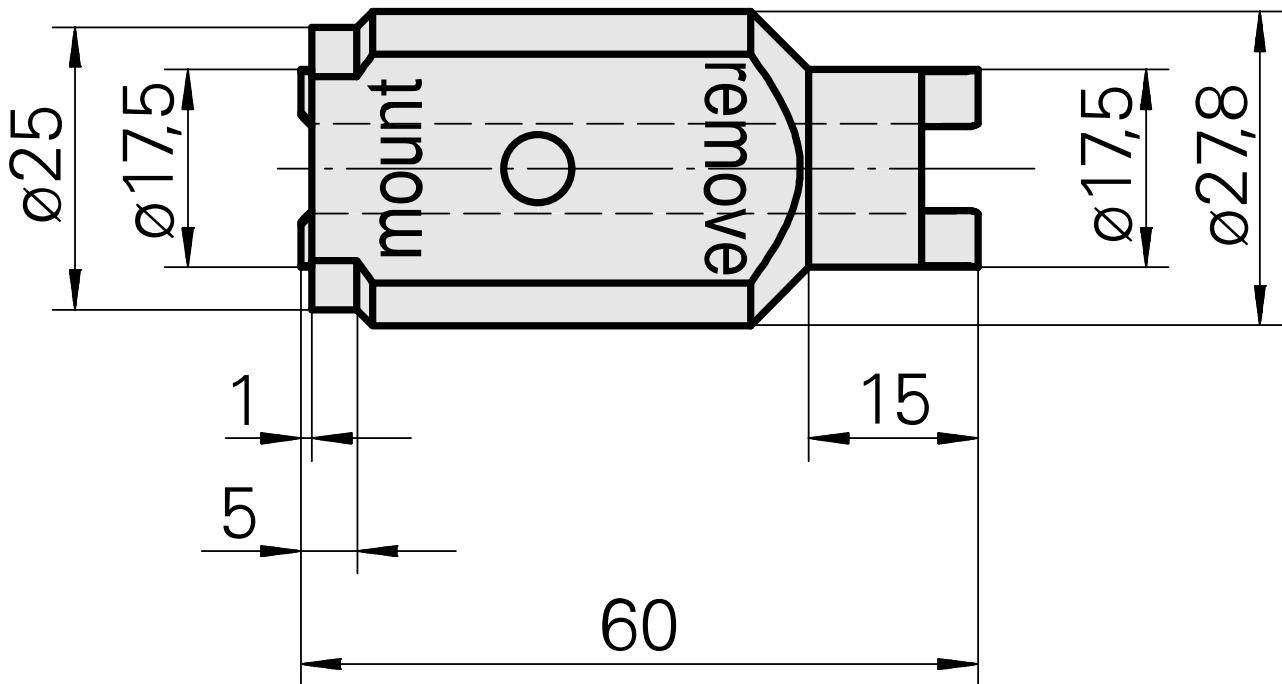

## Socket wrench

### Technical data

TH accessories category

Tool for KSS adapter

Mounting

INDEX CAPTO C6