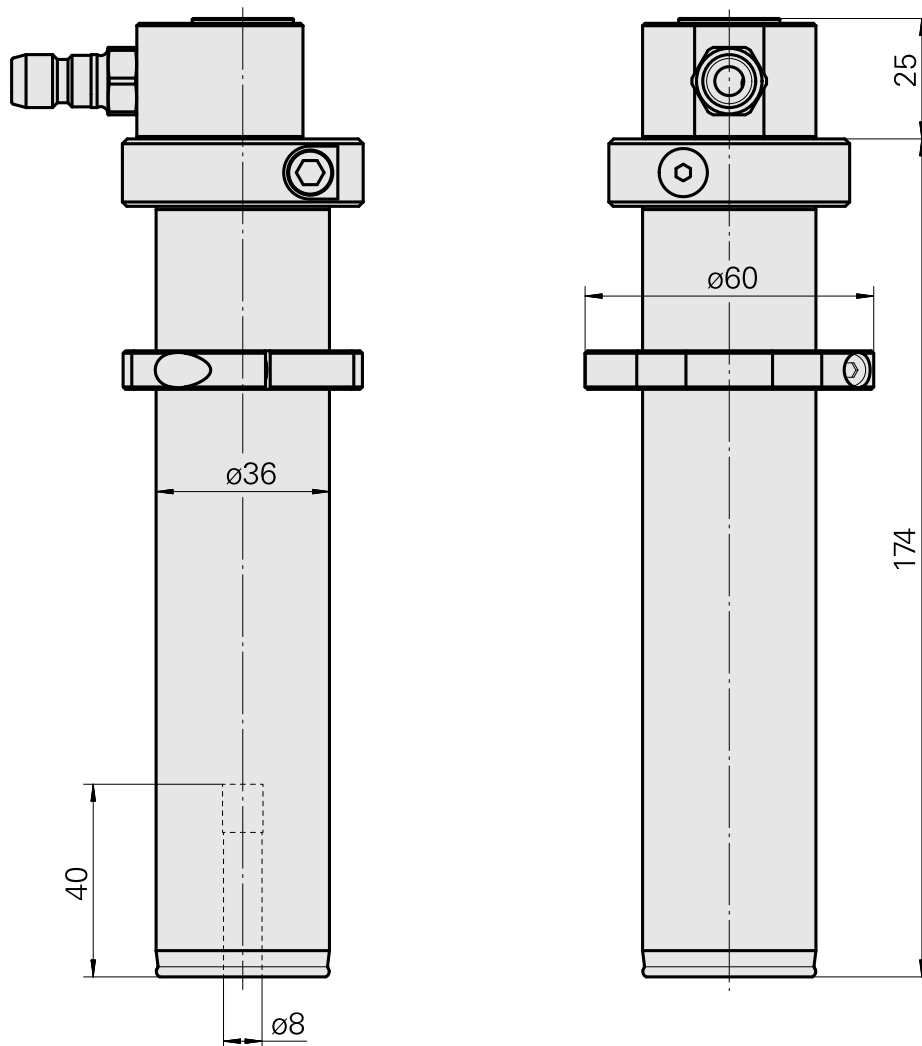

## Portapunte Espansione idraulica D8

### Technical data

Drive	not live
Fixation MS	Clamping ring D36
Cooling	internal
Pressure	80 bar
Mounting	Hydraulic expansion chuck D8
X [mm]	-
Y [mm]	-
Z [mm]	-
INDEX TRAUB products	MS32-6.2 • MS40-6 • MS40-8 • MS32C • MS32-6.3