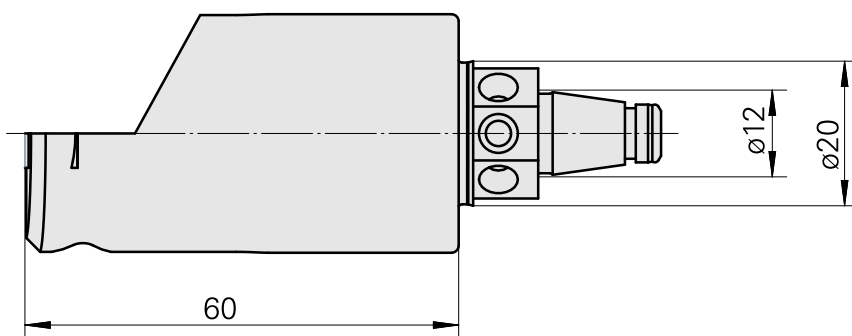

WFB 20-12 pour VC.. 1103.., gauche, sans rainure de préhenseur

Technical data

TH accessories category

WFB 20-12

Mounting

for VC.. 1103..

Quick change inserts

Turning tool holder