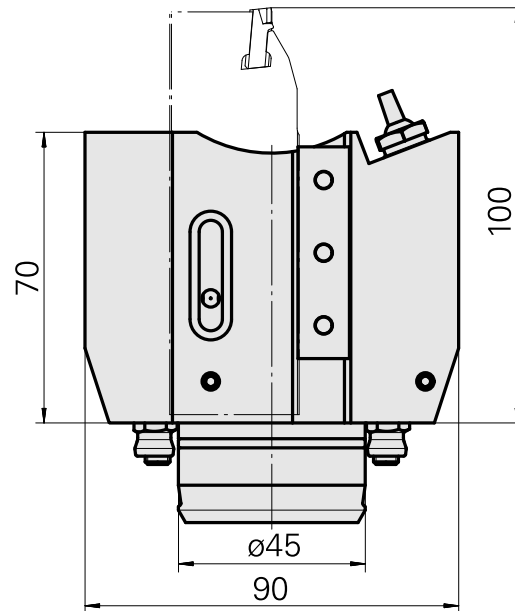

Portainseriti KPS 45 Trapezio 32x8

Technical data

Shank KPS	KPS 45
Drive	not live
Cooling	external and internal
Mounting	Trapezoid 32x8
Pressure	80 bar
X [mm]	70 (2.76")
Y [mm]	-
Z [mm]	43 (1.69)
INDEX TRAUB products	ABC65 • TNK42/65

Documents

No downloads available for this product

Accessories

Optional accessories

O-Rings

[Gasket ring OR 18,77X1,78](#)

Product ID : 10897583

Previous product ID : 316038

manufacturer product line Trelleborg	TSS material no.	Cord size 1.78 Millimeter	manufacturer product line O-ring
---	------------------	------------------------------	-------------------------------------

Other accessories

[Bush 4x8x12](#)

Product ID : 10831938

Previous product ID : W02010.0002

[Hollow screw M12x1](#)

Product ID : 10757766

Previous product ID : W02013.0001

[Nozzle Kugel-D8](#)