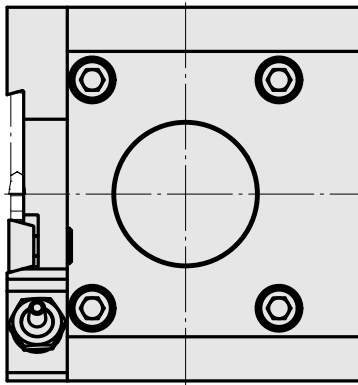

Portainseriti KPS 45 Trapezio 32x8

Technical data

Shank KPS	KPS 45
Drive	not live
Cooling	external and internal
Mounting	Trapezoid 32x8
Pressure	80 bar
X [mm]	70 (2.76")
Y [mm]	-
Z [mm]	43 (1.69)
INDEX TRAUB products	ABC65 • TNK42/65

Documents

No downloads available for this product

Accessories

Optional accessories

O-Rings

[Gasket ring OR 18,77X1,78](#)

Product ID : 10897583

Previous product ID : 316038

manufacturer product line Trelleborg	TSS material no.	Cord size 1.78 Millimeter	manufacturer product line O-ring
---	------------------	------------------------------	-------------------------------------