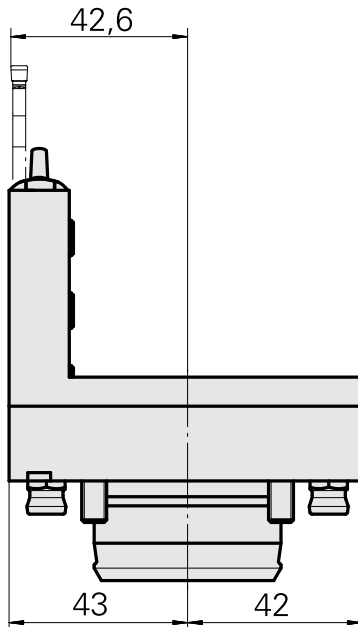

Portainseriti KPS 45 Trapezio 32x8

Technical data

Shank KPS	KPS 45
Drive	not live
Cooling	external and internal
Mounting	Trapezoid 32x8
Pressure	80 bar
X [mm]	70 (2.76")
Y [mm]	-
Z [mm]	43 (1.69)
INDEX TRAUB products	ABC65 • TNK42/65

Documents

No downloads available for this product

Accessories

Optional accessories

O-Rings

[Gasket ring OR 18,77X1,78](#)

Product ID : 10897583

Previous product ID : 316038

manufacturer product line Trelleborg	TSS material no.	Cord size 1.78 Millimeter	manufacturer product line O-ring
---	------------------	------------------------------	-------------------------------------