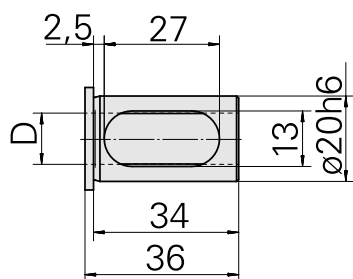

Mounting sleeve with collar D20/ 11mm

Technical data

TH accessories category	Mounting sleeve with collar
Mounting	D20
Tool mounting	11mm

Documents

No downloads available for this product