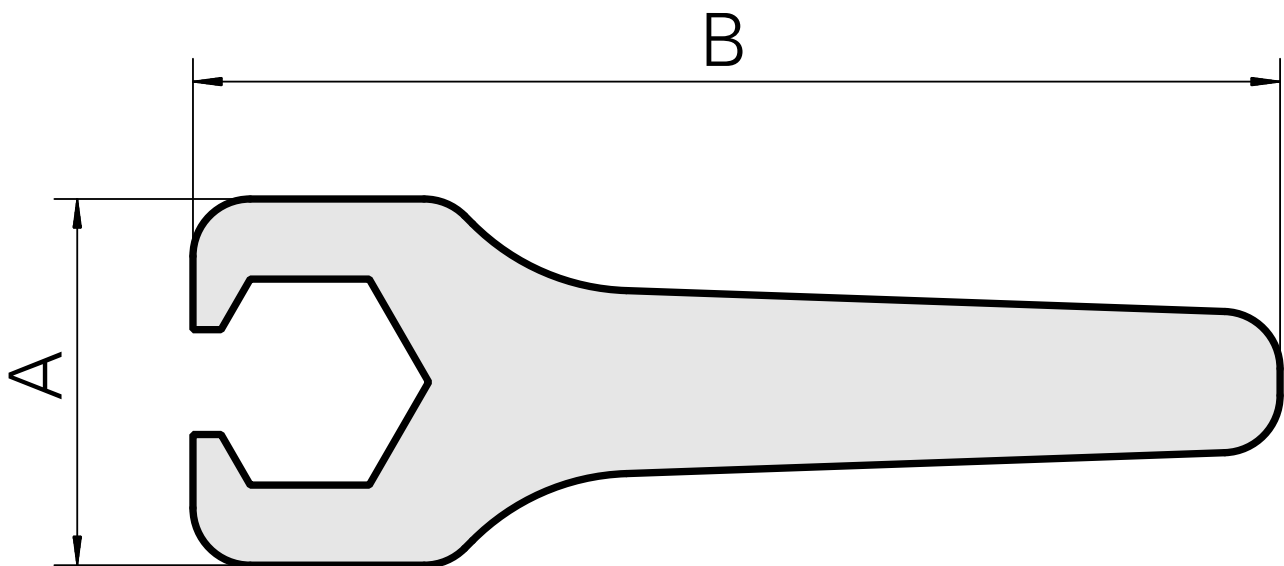

Spanner

Technical data

| | |
|-------------------------|---------------------|
| TH accessories category | Tool |
| Mounting | ER11 |
| Collet type | ER 11 |
| Clamping nut type | Female thread |
| Tools for Collet chucks | Clamping nut wrench |