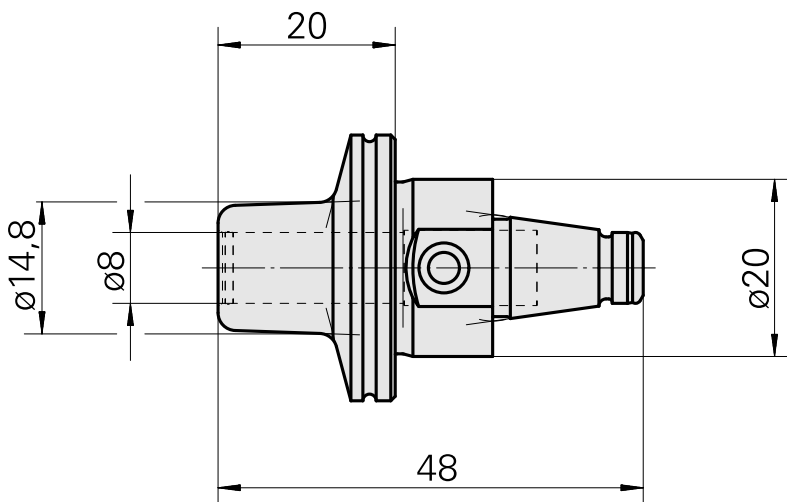

WFB 20-12 Shrink-fit mounting D8, 2-piece type

Technical data

TH accessories category

WFB 20-12

Mounting

Shrink-fit mounting D8

Quick change inserts

shrink-fit mounting

Documents

No downloads available for this product

Accessories

Optional accessories

Other accessories

[Adjusting screw M 5x10](#)

Product ID : 10674886

Previous product ID : 326793
