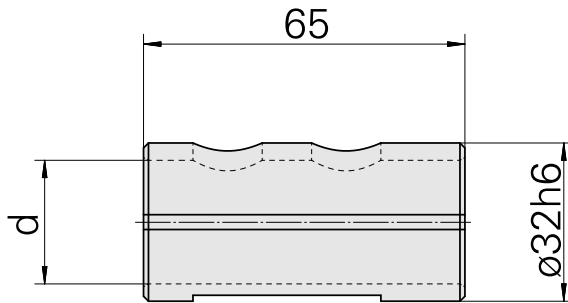

Mounting sleeve D32/ pre-machined

Technical data

TH accessories category	Mounting sleeve
Mounting	D32
Tool mounting	pre-machined

Documents

No downloads available for this product