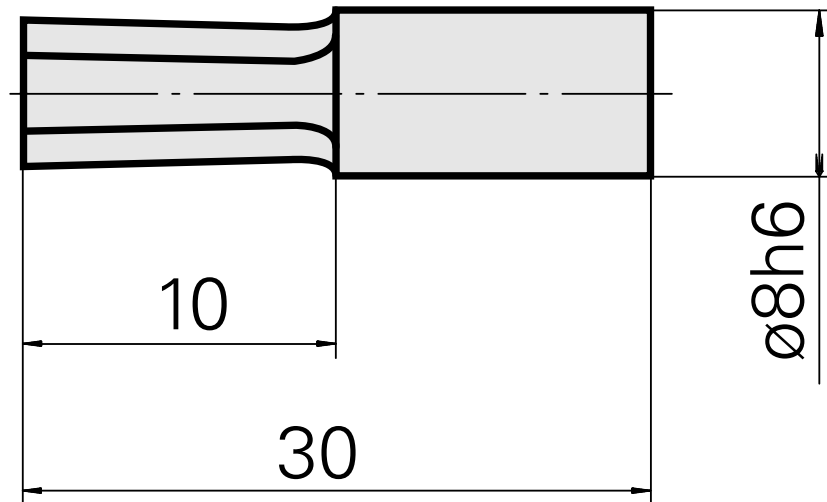

## Broach SW3 mm

### Technical data

TH accessories category	Broach
Mounting	SW3 mm
Tool mounting	8mm