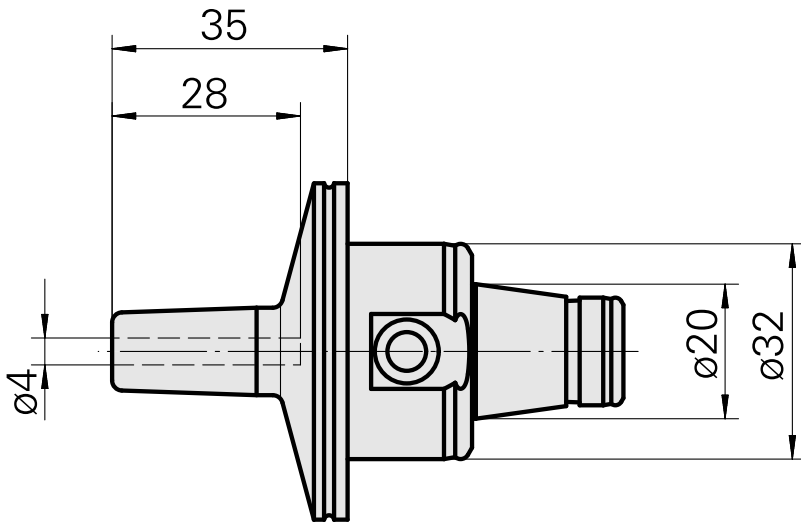

WFB 32-20 Schrumpfaufnahme D4

Technical data

TH accessories category

WFB 32-20

Mounting

Shrink-fit mounting D4

Quick change inserts

shrink-fit mounting