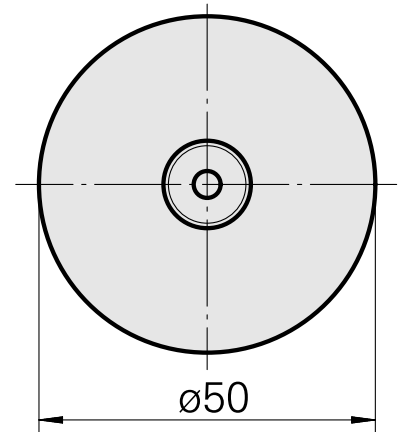

WFB 32-20 Schrumpfaufnahme D4

Technical data

TH accessories category

WFB 32-20

Mounting

Shrink-fit mounting D4

Quick change inserts

shrink-fit mounting