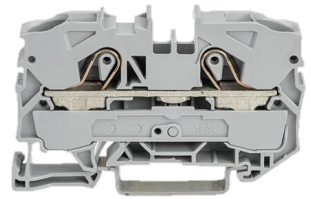

Clip

Technical data

| | |
|-----------------------------------|----------------------|
| manufacturer product line | Wago |
| Electrical assemblies | Terminal |
| manufacturer product line | Wago Serie 2010 |
| Length | 68 Millimeter |
| Width | 10 Millimeter |
| Height | 37 Millimeter |
| Cross-section | 10 Square millimeter |
| Number of wires/poles (ST) | 2 Piece |
| | BK - black |