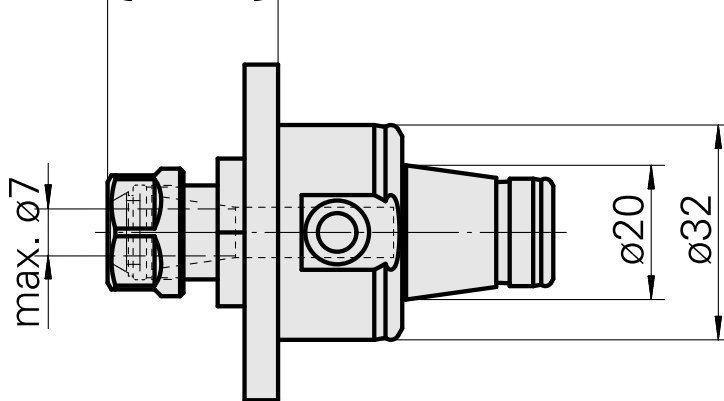

### Technical data

TH accessories category

WFB 32-20

Mounting

ER11

Quick change inserts

collet mounting

min.23,7 - max.25,4