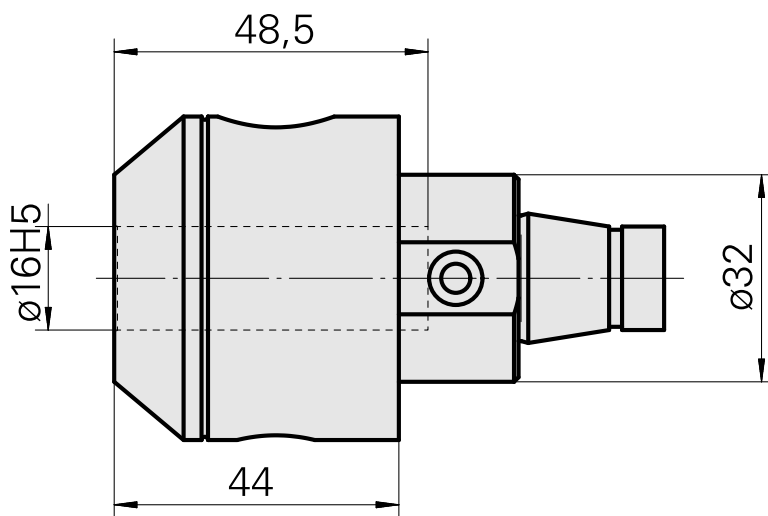

WFB 32-20 D16

Technical data

Categoria acces. portautensile	WFB 32-20
Attacco	D16
Accessorio per cambio rapido	attacco Weldon

Documents

No downloads available for this product

Accessories

Optional accessories

Other accessories

[Mounting sleeve with collar D16](#)

Product ID : 10914323

Previous product ID : W67511.04--
