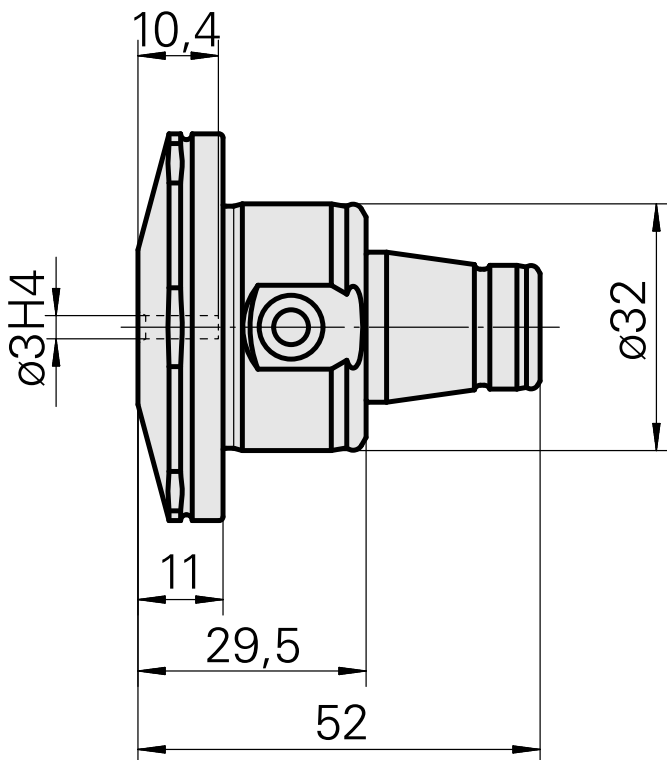

### Technical data

TH accessories category

WFB 32-20

Mounting

Shrink-fit mounting D3

Quick change inserts

shrink-fit mounting

10713281  
W9990564