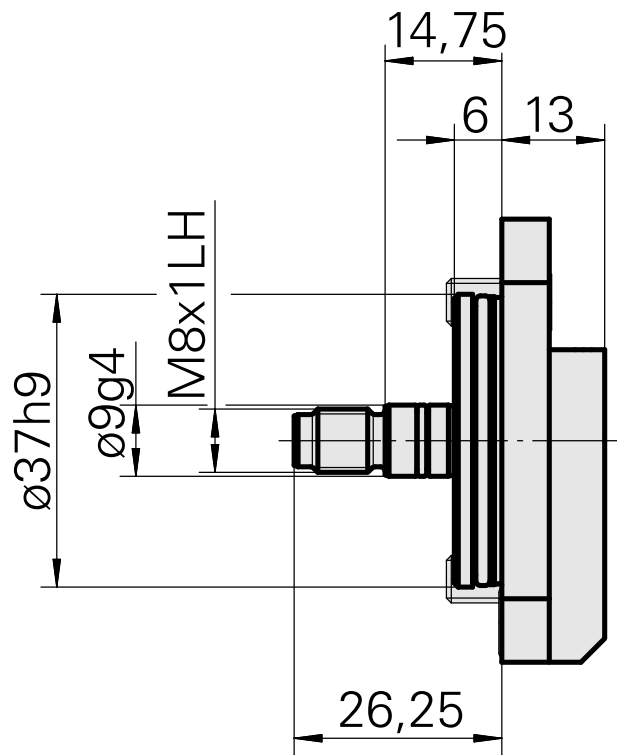

Coolant Supply, interna 80 bar

Caratteristiche tecniche

Per questo prodotto non sono state create attualmente caratteristiche tecniche aggiuntive