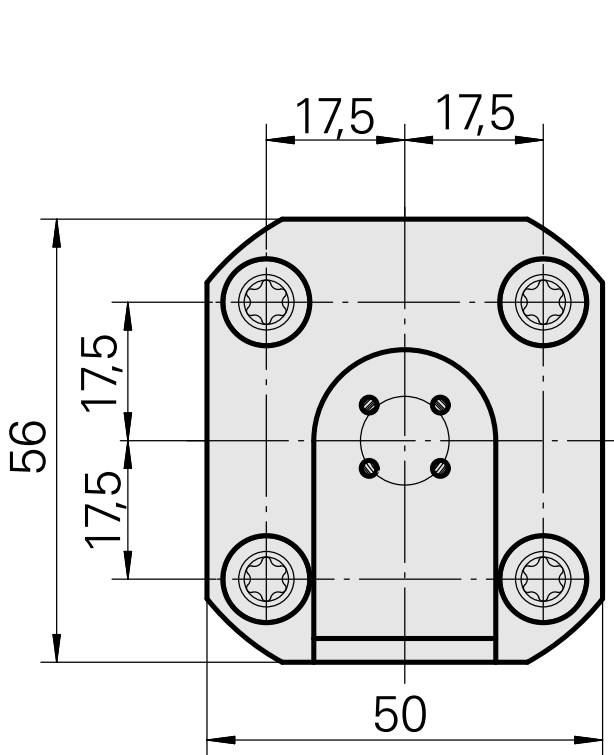

Coolant Supply, interna 80 bar

Caratteristiche tecniche

Per questo prodotto non sono state create attualmente caratteristiche tecniche aggiuntive