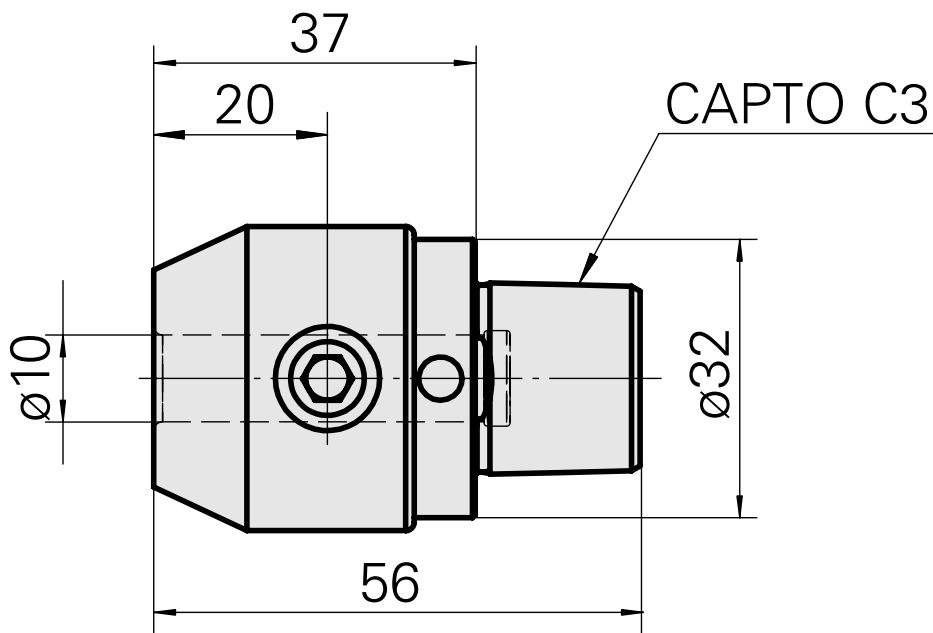

## INDEX CAPTO C3 D10

### Technical data

|                         |                 |
|-------------------------|-----------------|
| TH accessories category | INDEX CAPTO C3  |
| Mounting                | D10             |
| Quick change inserts    | Weldon mounting |