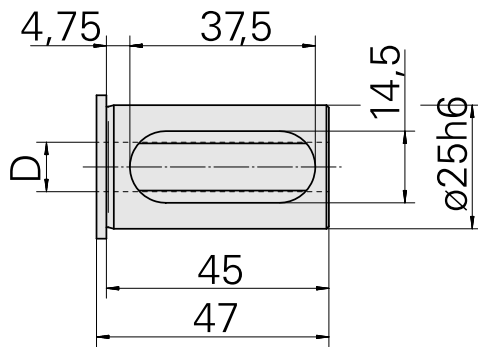

## Mounting sleeve with collar D25/ 3/4"

### Technical data

TH accessories category	Mounting sleeve with collar
Mounting	D25
Tool mounting	3/4"