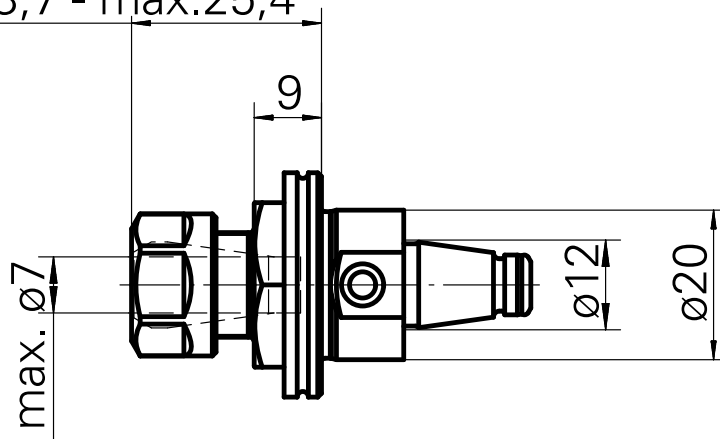

WFB 20-12 ER11

Technical data

TH accessories category

WFB 20-12

Mounting

ER11

Quick change inserts

collet mounting

min.23,7 - max.25,4

Documents

No downloads available for this product

Accessories

Required for operation

[Spanner](#)

Product ID : 10969996

Previous product ID : 490219.0111

Previous product ID : 322438

TH accessories category Clamping nut	Mounting ER11	Collet type ER 11	Clamping nut type Female thread
---	------------------	----------------------	------------------------------------