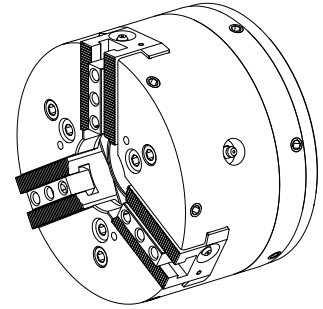

Piattaforma

Technical data

Prodotti INDEX TRAUB	C200 • G220 • R200
Passaggio del mandrino	46mm
Lato di lavorazione	Mandrino principale • Contromandrino
Lin. prod. di altri produtt.	KFD-HS160-46
Attacco mandrino	AP140
Lin. prod. di altri produtt.	Roehm

No 3-side view is currently available for this product

Documents

No downloads available for this product

Accessories

Optional accessories

O-Rings

[Gasket ring](#)

Product ID : 10633169

Previous product ID : 479105.6702

manufacturer product line Trelleborg	TSS material no.	Cord size 2.5 Millimeter	manufacturer product line O-ring
-----------------------------------------	------------------	-----------------------------	-------------------------------------

[O-RING 72,69X2,62 V70SH](#)

Product ID : 10322342

Previous product ID : 479103.0722

manufacturer product line Trelleborg	TSS material no.	Cord size 2.62 Millimeter	manufacturer product line O-ring
-----------------------------------------	------------------	------------------------------	-------------------------------------