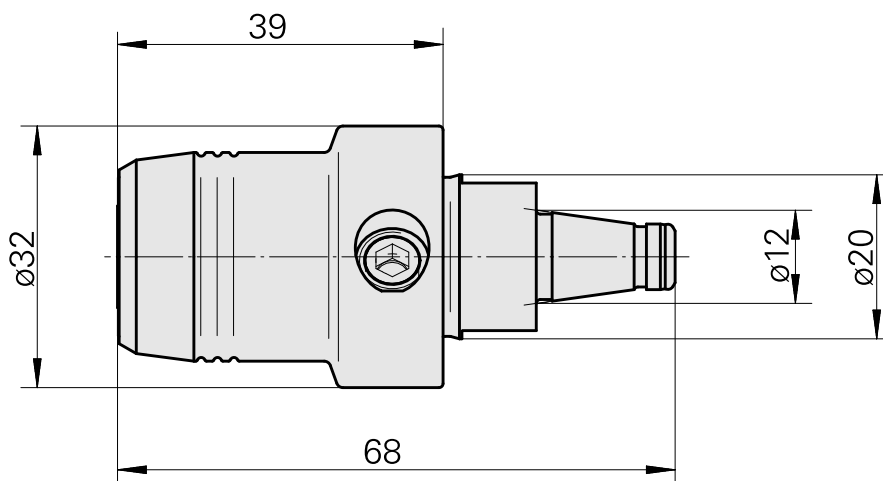

WFB 20-12 Hydraulic expansion chuck D8

Technical data

TH accessories category

WFB 20-12

Mounting

Hydraulic expansion chuck D8

Quick change inserts

hydraulic expan. mounting