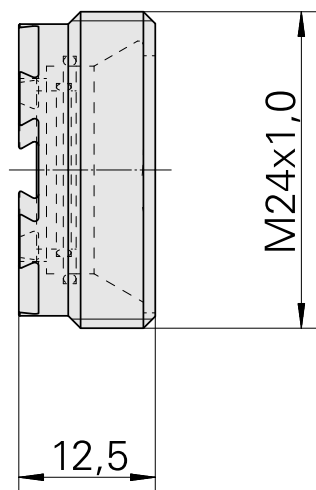

## Clamping nut, for internal cooling lubricant supply

### Technical data

<b>TH accessories category</b>	Clamping nut
<b>Mounting</b>	ER16
<b>Collet type</b>	ER 16
<b>Clamping nut type</b>	Male thread

10546850  
326691

**INDEX**

---