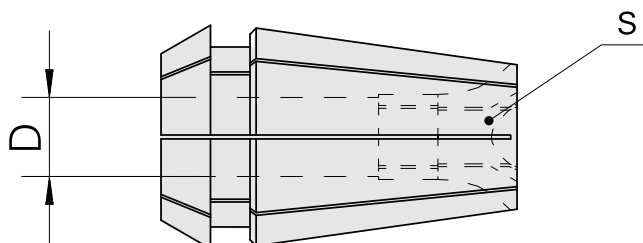

ER-Collet chuck for taps ER 11-GB 3.5mm

Technical data

TH accessories category	ER-Collet chuck for taps
Mounting	ER11
Tool mounting	3.5mm
Collet type	ER 11-GB

10526543
326890

INDEX

Documents

No downloads available for this product