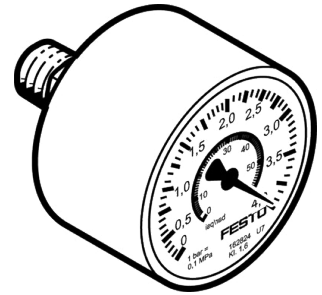

Manometro compl.

Caratteristiche tecniche

Nominal size of pressure gauge

Mounting type

Pneumatic connection

Housing colour

Operating pressure

Line installation

Black

Per questo prodotto non è disponibile attualmente una visualizzazione in 3 pagine