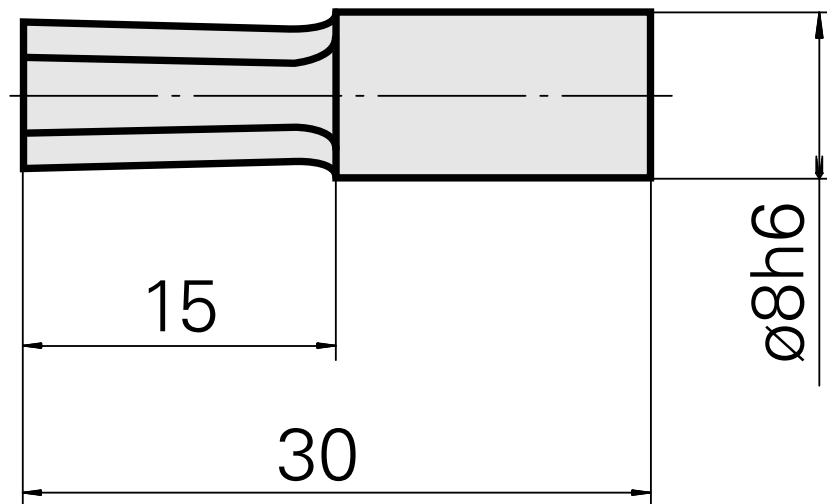

## Broach SW6 mm

### Technical data

TH accessories category

Broach

Mounting

SW6 mm

Tool mounting

8mm