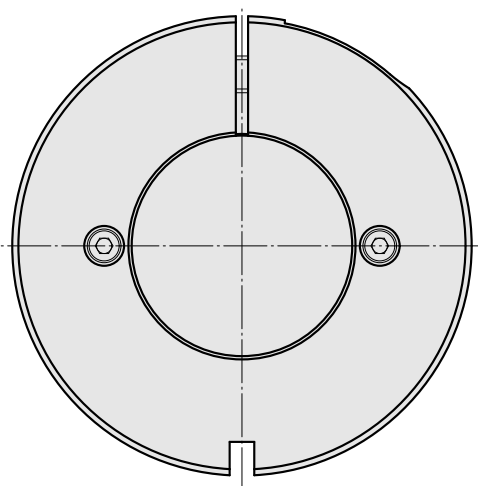

Reductions Hydraulic Expansion D51/ D36

Technical data

TH accessories category

Reductions Hydraulic Expansion

Mounting

D51

Tool mounting

D36