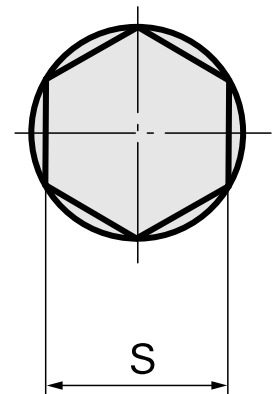

## Broach SW10 mm

### Technical data

TH accessories category	Broach
Mounting	SW10 mm
Tool mounting	12mm