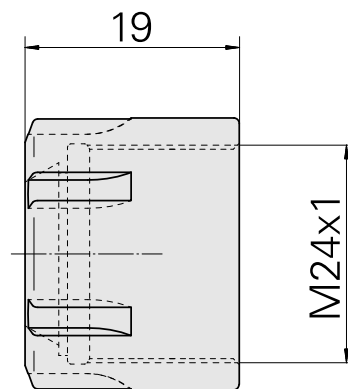

Clamping nut

Technical data

TH accessories category

Clamping nut

Mounting

ER20

Collet type

ER 20

Clamping nut type

Female thread diameter reduced

Documents

No downloads available for this product