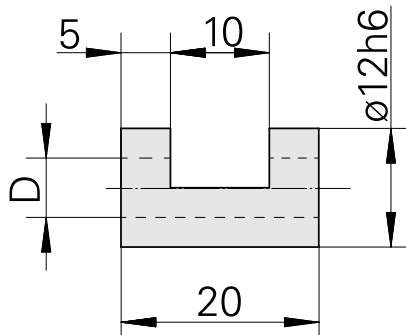

Bussola di serraggio D12/ 3mm

Technical data

TH accessories category	Clamping sleeve
Mounting	D12
Tool mounting	3mm

Documents

No downloads available for this product