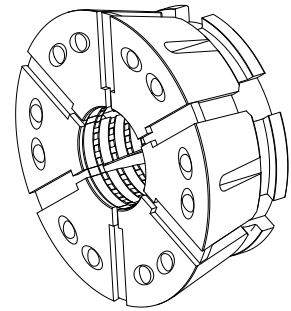

## Clamping head SK100 D=93,00mm

### Technical data

<b>Clamping device size</b>	SK100
<b>manufacturer product line</b>	SPANNTOP nova chuck
<b>Clamping type</b>	grooved
<b>Nominal diameter (mm)</b>	93 Millimeter
<b>Clamping method</b>	External clamping
<b>manufacturer product line</b>	Hainbuch