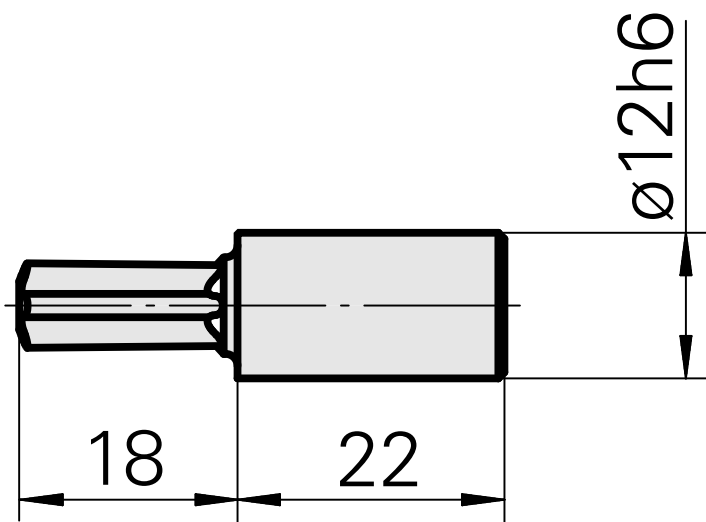

## Broach Torx 20

### Technical data

TH accessories category	Broach
Mounting	Torx 20
Tool mounting	12mm