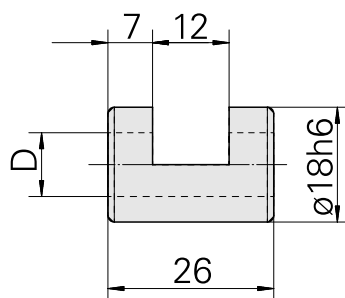

Clamping sleeve D18/ 15mm

Technical data

TH accessories category	Clamping sleeve
Mounting	D18
Tool mounting	15mm

10330468
993118.1500

INDEX

Documents

No downloads available for this product