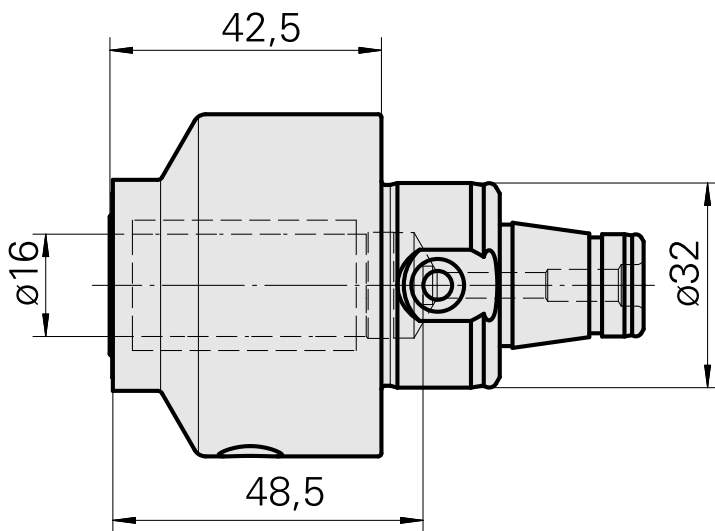

WFB 32-20 Hydraulic expansion chuck D16

Caratteristiche tecniche

TH accessories category

WFB 32-20

Mounting

Hydraulic expansion chuck D16

Quick change inserts

hydraulic expan. mounting