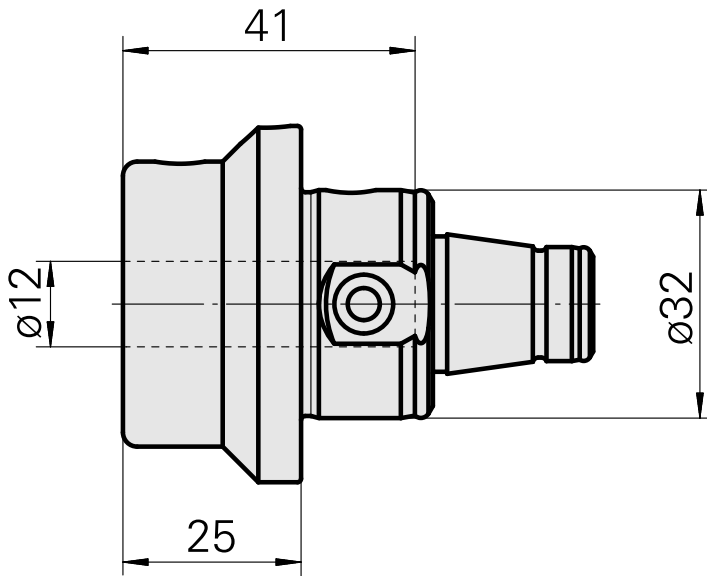

### Technical data

TH accessories category

WFB 32-20

Mounting

D12

Quick change inserts

Weldon mounting