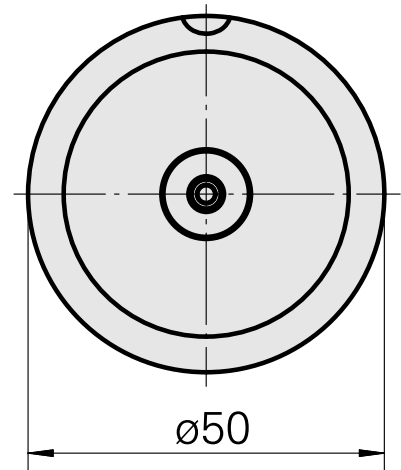

### Technical data

TH accessories category

WFB 32-20

Mounting

D12

Quick change inserts

Weldon mounting