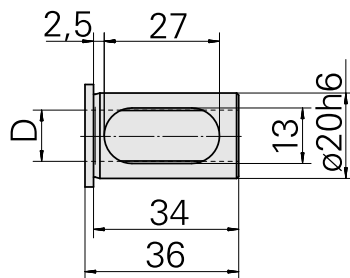

Mounting sleeve with collar D20/ 4mm

Technical data

TH accessories category	Mounting sleeve with collar
Mounting	D20
Tool mounting	4mm

Documents

No downloads available for this product