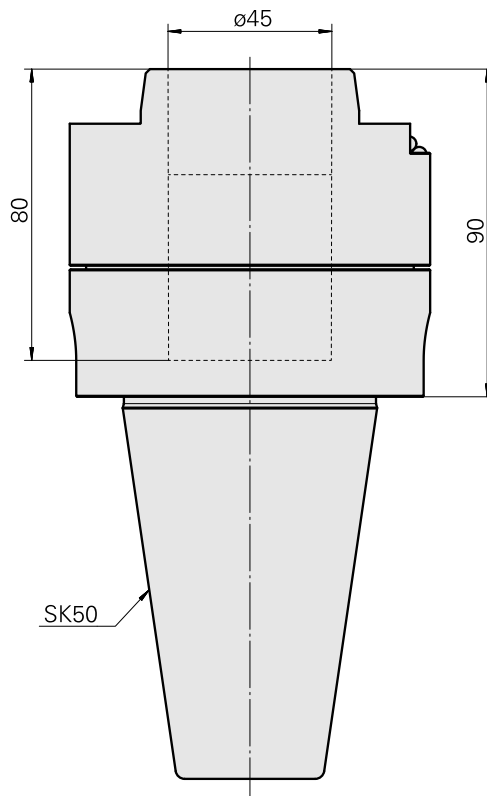

### Technical data

TH accessories category

Adapter for presetting units

Mounting

SK50

Tool mounting

Compact shank 45