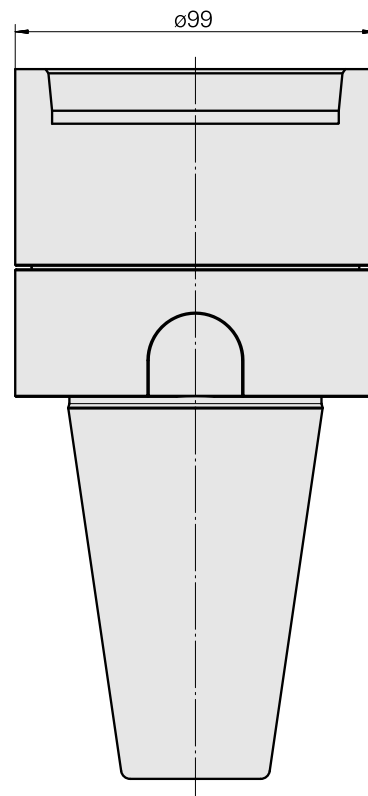

### Technical data

TH accessories category

Adapter for presetting units

Mounting

SK50

Tool mounting

Compact shank 45