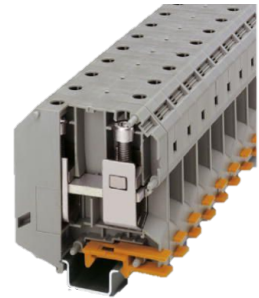

Clip

Technical data

Electrical assemblies	Terminal
Length	83 Millimeter
Width	25 Millimeter
Height	97.5 Millimeter
Cross-section	95 Square millimeter
Number of wires/poles (ST)	2 Piece
	GY - grey

No 3-side view is currently available for this product