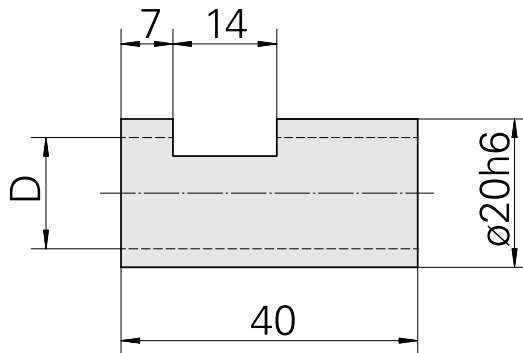

Clamping sleeve D20/ 11mm

Technical data

TH accessories category	Clamping sleeve
Mounting	D20
Tool mounting	11mm

Documents

No downloads available for this product