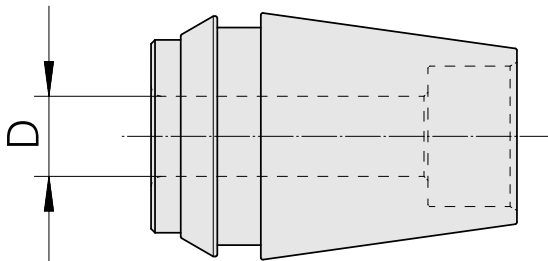

ER-shrink collet ER 25 3mm

Technical data

TH accessories category	ER-shrink collet
Mounting	ER25
Tool mounting	3mm
Collet type	ER 25

Documents

No downloads available for this product