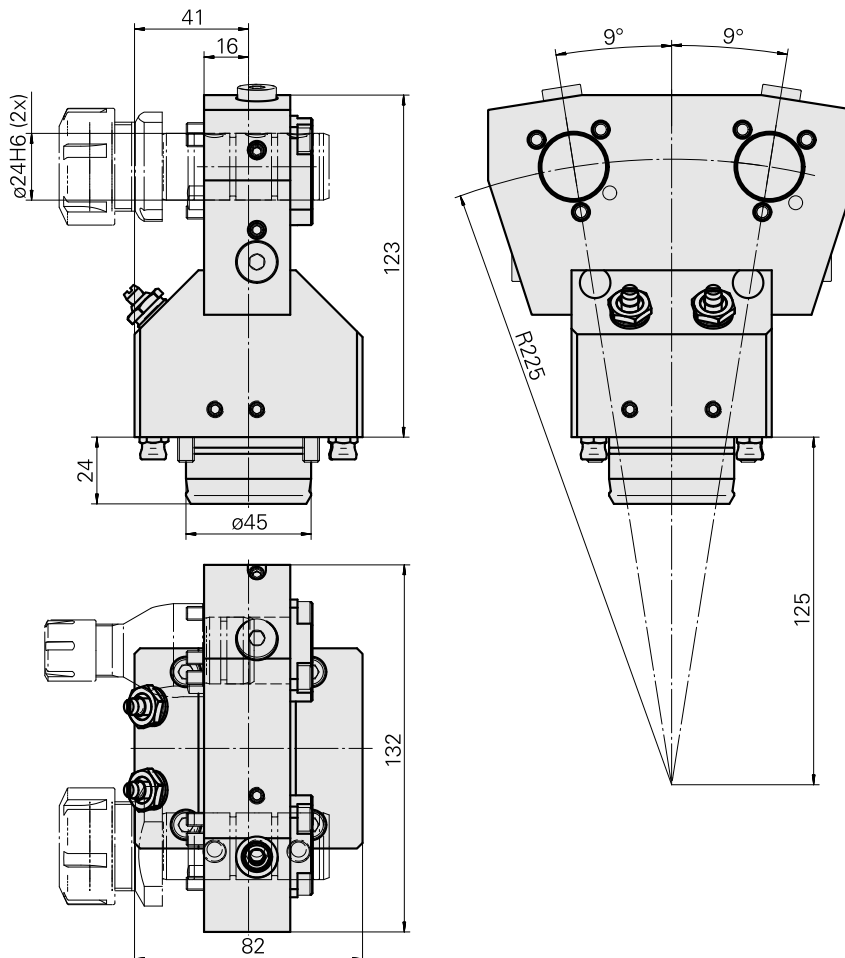

Basic holder KPS 45 D24 (0.94 "), double

Technical data

| | |
|----------------------|--|
| Shank KPS | KPS 45 |
| Drive | not live |
| Cooling | external and internal |
| Mounting | D24 |
| Pressure | 80 bar |
| X [mm] | 100 (3.94") |
| Y [mm] | ±9° |
| Z [mm] | 16 (0.63) |
| INDEX TRAUB products | ABC65 • TNK42/65 • TNL32-11 • TNL32 |

[Mount D16 \(0.63"\)](#)

Product ID : 10506517

Previous product ID : W9990105

| | | | |
|----------------------|---------------------|-----------------|--|
| Drive not live | Cooling internal | Mounting D16 | Pressure 80 bar |
| X [mm] 36 (1.42") | Y [mm] - | Z [mm] - | INDEX TRAUB products ABC65 • TNK42/65 • TNL18 • TNL20 • TNL32-11 • TNL32 • TNL32-11 compact • TNL20-11 • TNL32 compact • TNK40.2-10 • TNL20.2 • TNK40.2 |

Mount D20 (0.79 ")

Product ID : 10401858

Previous product ID : W9990506

| | | | |
|----------------------|---------------------|-----------------|--|
| Drive not live | Cooling internal | Mounting D20 | Pressure 80 bar |
| X [mm] 40 (1.57") | Y [mm] - | Z [mm] - | INDEX TRAUB products ABC65 • TNK42/65 • TNL18 • TNL20 • TNL32-11 • TNL32 • TNL32-11 compact • TNL20-11 • TNL32 compact • TNK40.2-10 • TNL20.2 • TNK40.2 |