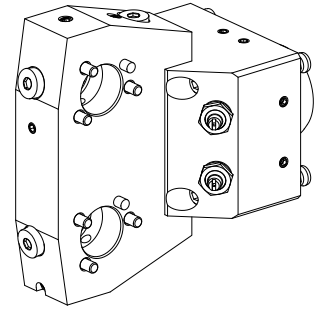

Basic holder KPS 45 D24 (0.94 "), double

Technical data

| | |
|----------------------|--|
| Shank KPS | KPS 45 |
| Drive | not live |
| Cooling | external and internal |
| Mounting | D24 |
| Pressure | 80 bar |
| X [mm] | 100 (3.94") |
| Y [mm] | ±9° |
| Z [mm] | 16 (0.63) |
| INDEX TRAUB products | ABC65 • TNK42/65 • TNL32-11 • TNL32 |

Documents

No downloads available for this product

Accessories

Optional accessories

Tool holders with compact shank

[Mount D12 \(0.47"\)](#)

Product ID : 10069528

Previous product ID : W9990530

| | | | |
|----------------------|---------------------|-----------------|--|
| Drive not live | Cooling internal | Mounting D12 | Pressure 80 bar |
| X [mm] 36 (1.42") | Y [mm] - | Z [mm] - | INDEX TRAUB products ABC65 • TNK42/65 • TNL18 • TNL20 • TNL32-11 • TNL32 • TNL32-11 compact • TNL20-11 • TNL32 compact • TNK40.2-10 • TNL20.2 • TNK40.2 |