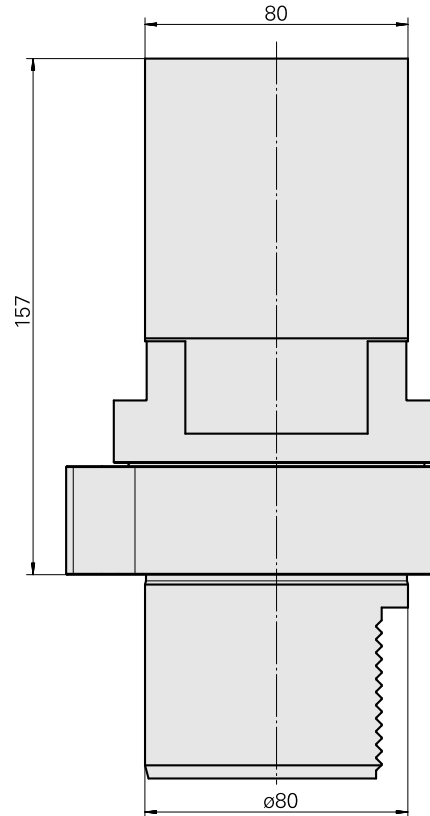

Presetting device D80/MS32/MS40 Quersch

Technical data

TH accessories category

Adapter for presetting units

Mounting

D80 for presetting devices

Tool mounting

MS32/MS40 Cross slide