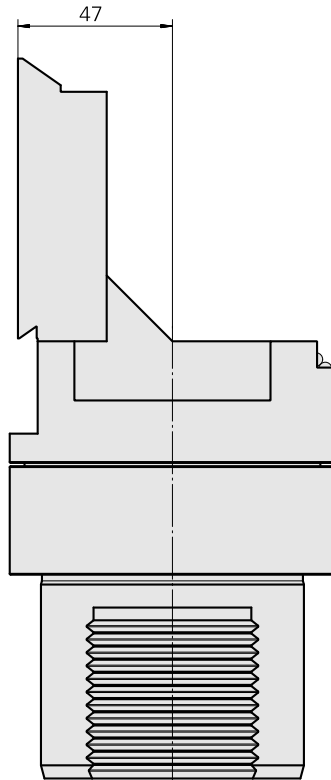

Presetting device D80/MS32/MS40 Quersch

Technical data

TH accessories category

Adapter for presetting units

Mounting

D80 for presetting devices

Tool mounting

MS32/MS40 Cross slide